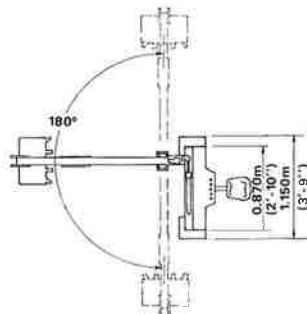

POWERFAB 180 A

SHOWN ATTACHED TO DUMPER

SHOWN ATTACHED TO STEER SKID LOADER

SHOWN ATTACHED TO TRACTOR

For further detailed information, refer to the technical information and price list sheet.

POWERFAB SALES & SPARES LTD.

Fair View, Ashvale,
Tredgar, Gwent.
NP2 3HA

Telephone: Tredgar 6627/8
Telex: 498973 POWFAB G