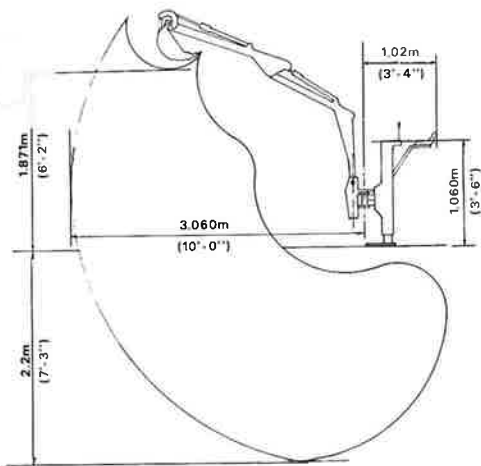

POWERFAB 180 A

SHOWN ATTACHED TO DUMPER

SHOWN ATTACHED TO STEER SKID LOADER

SHOWN ATTACHED TO TRACTOR

For further detailed information, refer to the technical information and price list sheet.

POWERFAB SALES & SPARES LTD.

Fair View, Ashvale,
Tredgar, Gwent.
NP2 3HA

Telephone: Tredgar 6627/8
Telex: 498973 POWFAB G